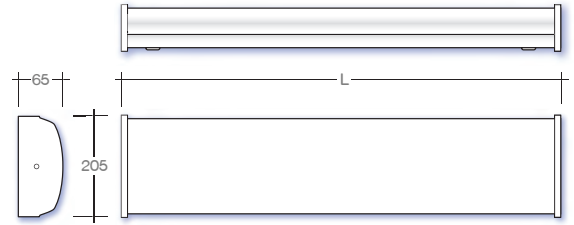

WALDRON RANGE

powered by
TRIDONIC

- IP44
- IK05
- L90/B10
  50,000 hrs
- TP(a)

The Waldron range presents a stylish solution that meets DHSS guidelines. With an IP44 rating, the fitting provides protection against dust and insects. The end caps are firmly secured with a stainless steel screw, which can be replaced with a tamper-proof screw to prevent any unauthorized access.

The linear range is available in 3000K, 4000K, 5000K and tunable white colour temperatures, providing flexibility in achieving the desired lighting ambience. Fitted with a low glare TP(a) diffuser and the use of optimised thermal management technology results in an expected lifespan of 50,000 hours (L90) with a colour stability within 3 MacAdam steps.

The Waldron range seamlessly integrates with SCC's standard options, offering choices such as dimmable functionality and emergency configurations. Additionally, these luminaires can be seamlessly integrated into our intelligent lighting systems through wireless options, ushering in a new era of versatile illumination solutions.

Part code	Power W	Output lm	Length mm	Width mm	Depth mm	Efficacy lm/W	Weight kg
LUXWAL/6/1400/4K	9	1432	663	205	65	152	1.9
LUXWAL/6/2400/4K	17	2387	663	205	65	143	1.9
LUXWAL/6/3300/4K	25	3325	663	205	65	135	1.9
LUXWAL/12/2900/4K	19	2864	1210	205	65	152	2.8
LUXWAL/12/4800/4K	34	4773	1210	205	65	142	2.8
LUXWAL/12/6600/4K	49	6650	1210	205	65	135	2.8
LUXWAL/15/3600/4K	23	3580	1510	205	65	152	3.2
LUXWAL/15/6000/4K	42	5967	1510	205	65	142	3.2
LUXWAL/15/8300/4K	62	8312	1510	205	65	135	3.2

DD = DALI Dimmable
E = Emergency
3K = 3000K CCT

SD = SwitchDim
ST = Self Test Emergency
5K = 5000K CCT

MD = Mymesh Dim
ME = Mymesh Emergency
TW = Tunable White

CD = Casambi Dim
SL** = Slave