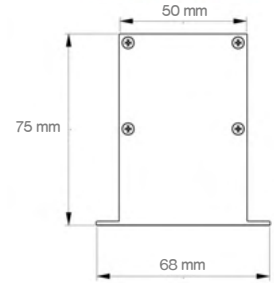

# DORCHESTER RECESSED

powered by  
**TRIDONIC**

Product code	Length mm	Width mm	Height mm	Output lm	Power W	Efficacy lm/W	CCT K
LUXDOR/R/1130/1200/4K	1130	68	75	1203	10	116	4000
LUXDOR/R/1130/1800/4K	1130	68	75	1811	15	119	4000
LUXDOR/R/1130/2400/4K	1130	68	75	2408	20	120	4000
LUXDOR/R/1410/1500/4K	1410	68	75	1504	13	119	4000
LUXDOR/R/1410/2200/4K	1410	68	75	2264	19	121	4000
LUXDOR/R/1410/3000/4K	1410	68	75	3010	25	121	4000
LUXDOR/R/1690/1800/4K	1690	68	75	1804	15	120	4000
LUXDOR/R/1690/2700/4K	1690	68	75	2716	22	122	4000
LUXDOR/R/1690/3600/4K	1690	68	75	3612	30	122	4000
LUXDOR/R/2250/2400/4K	2250	68	75	2406	19	129	4000
LUXDOR/R/2250/3600/4K	2250	68	75	3622	29	123	4000
LUXDOR/R/2250/4800/4K	2250	68	75	4816	39	123	4000

# DORCHESTER RECESSED LOW GLARE

powered by  
**TRIDONIC**

Product code	Length mm	Width mm	Height mm	Output lm	Power W	Efficacy lm/W	CCT K
LUXDOR/R/LG/1130/1200/4K	1130	50	75	1266	10	130	4000
LUXDOR/R/LG/1130/1800/4K	1130	50	75	1906	14	136	4000
LUXDOR/R/LG/1130/2400/4K	1130	50	75	2535	19	135	4000
LUXDOR/R/LG/1410/1500/4K	1410	50	75	1583	12	132	4000
LUXDOR/R/LG/1410/2200/4K	1410	50	75	2383	18	135	4000
LUXDOR/R/LG/1410/3000/4K	1410	50	75	3168	24	134	4000
LUXDOR/R/LG/1690/1800/4K	1690	50	75	1899	14	133	4000
LUXDOR/R/LG/1690/2700/4K	1690	50	75	2859	21	138	4000
LUXDOR/R/LG/1690/3600/4K	1690	50	75	3802	28	136	4000
LUXDOR/R/LG/2250/2400/4K	2250	50	75	2533	19	134	4000
LUXDOR/R/LG/2250/3600/4K	2250	50	75	3813	27	141	4000
LUXDOR/R/LG/2250/4800/4K	2250	50	75	5069	36	139	4000