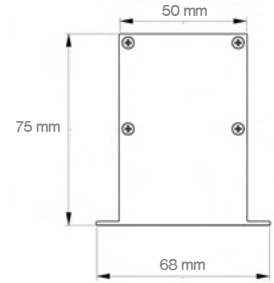

IP20

IK06

L90/B10

72,000 hrs

powered by

TRIDONIC

The Dorchester range incorporates a powder-coated aluminium extruded housing and acrylic opal diffuser which produces a homogeneous illumination and can be supplied as direct only version, direct/in-direct version and a recessed version. Available in four lengths as standard, 1130mm, 1410mm, 1690mm and 2250mm. Other lengths are available on request.

# DORCHESTER RECESSED

powered by  
**TRIDONIC**

Product code	Length mm	Width mm	Height mm	Output lm	Power W	Efficacy lm/W	CCT K
LUXDOR/R/1130/1200/4K	1130	68	75	1203	10	116	4000
LUXDOR/R/1130/1800/4K	1130	68	75	1811	15	119	4000
LUXDOR/R/1130/2400/4K	1130	68	75	2408	20	120	4000
LUXDOR/R/1410/1500/4K	1410	68	75	1504	13	119	4000
LUXDOR/R/1410/2200/4K	1410	68	75	2264	19	121	4000
LUXDOR/R/1410/3000/4K	1410	68	75	3010	25	121	4000
LUXDOR/R/1690/1800/4K	1690	68	75	1804	15	120	4000
LUXDOR/R/1690/2700/4K	1690	68	75	2716	22	122	4000
LUXDOR/R/1690/3600/4K	1690	68	75	3612	30	122	4000
LUXDOR/R/2250/2400/4K	2250	68	75	2406	19	129	4000
LUXDOR/R/2250/3600/4K	2250	68	75	3622	29	123	4000
LUXDOR/R/2250/4800/4K	2250	68	75	4816	39	123	4000

# DORCHESTER RECESSED LOW GLARE

powered by  
**TRIDONIC**

Product code	Length mm	Width mm	Height mm	Output lm	Power W	Efficacy lm/W	CCT K
LUXDOR/R/LG/1130/1200/4K	1130	50	75	1266	10	130	4000
LUXDOR/R/LG/1130/1800/4K	1130	50	75	1906	14	136	4000
LUXDOR/R/LG/1130/2400/4K	1130	50	75	2535	19	135	4000
LUXDOR/R/LG/1410/1500/4K	1410	50	75	1583	12	132	4000
LUXDOR/R/LG/1410/2200/4K	1410	50	75	2383	18	135	4000
LUXDOR/R/LG/1410/3000/4K	1410	50	75	3168	24	134	4000
LUXDOR/R/LG/1690/1800/4K	1690	50	75	1899	14	133	4000
LUXDOR/R/LG/1690/2700/4K	1690	50	75	2859	21	138	4000
LUXDOR/R/LG/1690/3600/4K	1690	50	75	3802	28	136	4000
LUXDOR/R/LG/2250/2400/4K	2250	50	75	2533	19	134	4000
LUXDOR/R/LG/2250/3600/4K	2250	50	75	3813	27	141	4000
LUXDOR/R/LG/2250/4800/4K	2250	50	75	5069	36	139	4000