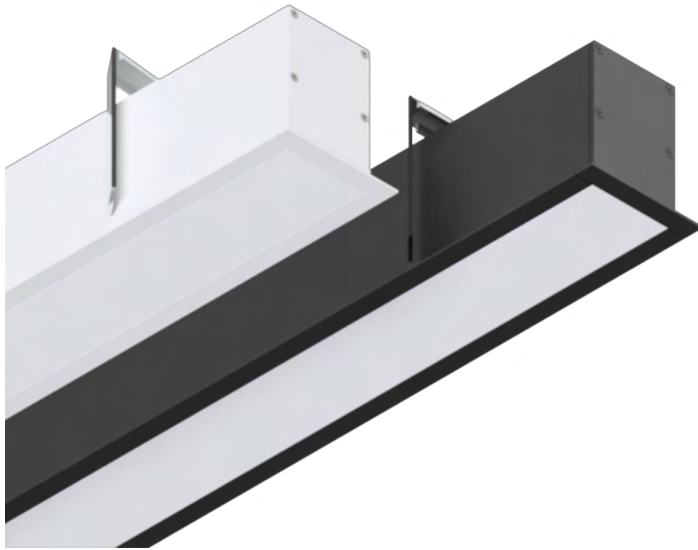

IP20

IK06

L90/B10

72,000 hrs

powered by

TRIDONIC

The Dorchester range incorporates a powder-coated aluminium extruded housing and acrylic opal diffuser which produces a homogeneous illumination and can be supplied as direct only version, direct/in-direct version and a recessed version. Available in four lengths as standard, 1130mm, 1410mm, 1690mm and 2250mm. Other lengths are available on request.

Supplied as CRI 80 as standard, with a high colour stability of 3 MacAdam steps, the Dorchester is available in a black or white powder-coated finishes and silver anodised finish and 4000K cool white colour temperature and along with a range of control options. The emergency range of the Dorchester are fitted with the latest lithium iron phosphate LiFePO4 battery technology, which has a 3-year battery warranty.

The Dorchester range seamlessly integrates with SCC's standard options, offering choices such as dimmable functionality and emergency configurations. Additionally, these luminaires can be seamlessly integrated into our intelligent lighting systems through wireless options, ushering in a new era of versatile illumination solutions.

# DORCHESTER RECESSED

powered by  
**TRIDONIC**

Product code	Length mm	Width mm	Height mm	Output lm	Power W	Efficacy lm/W	CCT K
LUXDOR/R/1130/1200/4K	1130	68	75	1203	10	116	4000
LUXDOR/R/1130/1800/4K	1130	68	75	1811	15	119	4000
LUXDOR/R/1130/2400/4K	1130	68	75	2408	20	120	4000
LUXDOR/R/1410/1500/4K	1410	68	75	1504	13	119	4000
LUXDOR/R/1410/2200/4K	1410	68	75	2264	19	121	4000
LUXDOR/R/1410/3000/4K	1410	68	75	3010	25	121	4000
LUXDOR/R/1690/1800/4K	1690	68	75	1804	15	120	4000
LUXDOR/R/1690/2700/4K	1690	68	75	2716	22	122	4000
LUXDOR/R/1690/3600/4K	1690	68	75	3612	30	122	4000
LUXDOR/R/2250/2400/4K	2250	68	75	2406	19	129	4000
LUXDOR/R/2250/3600/4K	2250	68	75	3622	29	123	4000
LUXDOR/R/2250/4800/4K	2250	68	75	4816	39	123	4000