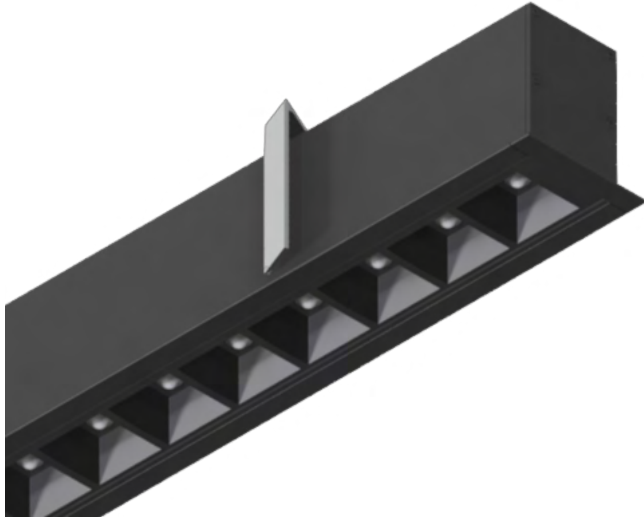

DORCHESTER RECESSED LOW GLARE

powered by
TRIDONIC

Product code	Length mm	Width mm	Height mm	Output lm	Power W	Efficacy lm/W	CCT K
LUXDOR/R/LG/1130/1200/4K	1130	50	75	1266	10	130	4000
LUXDOR/R/LG/1130/1800/4K	1130	50	75	1906	14	136	4000
LUXDOR/R/LG/1130/2400/4K	1130	50	75	2535	19	135	4000
LUXDOR/R/LG/1410/1500/4K	1410	50	75	1583	12	132	4000
LUXDOR/R/LG/1410/2200/4K	1410	50	75	2383	18	135	4000
LUXDOR/R/LG/1410/3000/4K	1410	50	75	3168	24	134	4000
LUXDOR/R/LG/1690/1800/4K	1690	50	75	1899	14	133	4000
LUXDOR/R/LG/1690/2700/4K	1690	50	75	2859	21	138	4000
LUXDOR/R/LG/1690/3600/4K	1690	50	75	3802	28	136	4000
LUXDOR/R/LG/2250/2400/4K	2250	50	75	2533	19	134	4000
LUXDOR/R/LG/2250/3600/4K	2250	50	75	3813	27	141	4000
LUXDOR/R/LG/2250/4800/4K	2250	50	75	5069	36	139	4000

DD = DALI Dimmable
E = Emergency
BL = Black finish

SD = SwitchDim
ST = Self Test Emergency
WH = White finish

MD = Mymesh Dim
ME = Mymesh Emergency
SL = Silver finish

CD = Casambi Dim
SL** = Slave