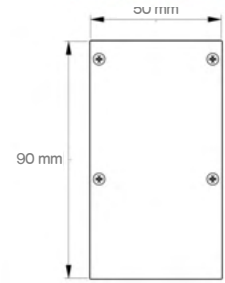

IP20

IK06

L90/B10

72,000 hrs

powered by

**TRIDONIC**

The Dorchester range incorporates a powder-coated aluminium extruded housing and acrylic opal diffuser which produces a homogeneous illumination and can be supplied as direct only version, direct/in-direct version and a recessed version. Available in four lengths as standard, 1130mm, 1410mm, 1690mm and 2250mm. Other lengths are available on request.

# DORCHESTER DIRECT/IN-DIRECT

powered by  
**TRIDONIC**

Product code	Length mm	Width mm	Height mm	Output lm	Power W	Efficacy lm/W	CCT K
LUXDOR/DI/1130/1700/4K	1130	50	90	1654	13.84	120	4000
LUXDOR/DI/1130/2500/4K	1130	50	90	2490	19.94	125	4000
LUXDOR/DI/1130/3300/4K	1130	50	90	3311	26.52	125	4000
LUXDOR/DI/1410/2100/4K	1410	50	90	2105	16.87	125	4000
LUXDOR/DI/1410/3200/4K	1410	50	90	3169	25.08	126	4000
LUXDOR/DI/1410/4200/4K	1410	50	90	4214	33.43	126	4000
LUXDOR/DI/1690/2600/4K	1690	50	90	2556	20.25	126	4000
LUXDOR/DI/1690/3800/4K	1690	50	90	3848	30.22	127	4000
LUXDOR/DI/1690/5100/4K	1690	50	90	5117	40.34	127	4000
LUXDOR/DI/2250/3500/4K	2250	50	90	3458	26.02	133	4000
LUXDOR/DI/2250/5200/4K	2250	50	90	5206	40.48	129	4000
LUXDOR/DI/2250/6900/4K	2250	50	90	6923	54.17	128	4000

# DORCHESTER DIRECT/IN-DIRECT LOW GLARE

powered by  
**TRIDONIC**

Product code	Length mm	Width mm	Height mm	Output lm	Power W	Efficacy lm/W	CCT K
LUXDOR/DI/LG/1130/1200/4K	1130	50	75	1717	13	130	4000
LUXDOR/DI/LG/1130/1800/4K	1130	50	75	2585	19	136	4000
LUXDOR/DI/LG/1130/2400/4K	1130	50	75	3438	25	135	4000
LUXDOR/DI/LG/1410/1500/4K	1410	50	75	2184	17	132	4000
LUXDOR/DI/LG/1410/2200/4K	1410	50	75	3288	24	135	4000
LUXDOR/DI/LG/1410/3000/4K	1410	50	75	4372	33	134	4000
LUXDOR/DI/LG/1690/1800/4K	1690	50	75	2651	20	133	4000
LUXDOR/DI/LG/1690/2700/4K	1690	50	75	3991	29	138	4000
LUXDOR/DI/LG/1690/3600/4K	1690	50	75	5307	39	136	4000
LUXDOR/DI/LG/2250/2400/4K	2250	50	75	3585	27	134	4000
LUXDOR/DI/LG/2250/3600/4K	2250	50	75	5397	38	141	4000
LUXDOR/DI/LG/2250/4800/4K	2250	50	75	7176	52	139	4000