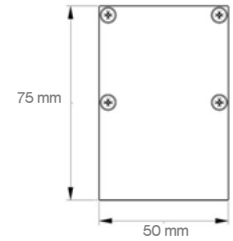

# DORCHESTER DIRECT/IN-DIRECT

powered by  
**TRIDONIC**

Product code	Length mm	Width mm	Height mm	Output lm	Power W	Efficacy lm/W	CCT K
LUXDOR/DI/1130/1700/4K	1130	50	90	1654	13.84	120	4000
LUXDOR/DI/1130/2500/4K	1130	50	90	2490	19.94	125	4000
LUXDOR/DI/1130/3300/4K	1130	50	90	3311	26.52	125	4000
LUXDOR/DI/1410/2100/4K	1410	50	90	2105	16.87	125	4000
LUXDOR/DI/1410/3200/4K	1410	50	90	3169	25.08	126	4000
LUXDOR/DI/1410/4200/4K	1410	50	90	4214	33.43	126	4000
LUXDOR/DI/1690/2600/4K	1690	50	90	2556	20.25	126	4000
LUXDOR/DI/1690/3800/4K	1690	50	90	3848	30.22	127	4000
LUXDOR/DI/1690/5100/4K	1690	50	90	5117	40.34	127	4000
LUXDOR/DI/2250/3500/4K	2250	50	90	3458	26.02	133	4000
LUXDOR/DI/2250/5200/4K	2250	50	90	5206	40.48	129	4000
LUXDOR/DI/2250/6900/4K	2250	50	90	6923	54.17	128	4000

# DORCHESTER DIRECT/IN-DIRECT LOW GLARE

powered by  
**TRIDONIC**

Product code	Length mm	Width mm	Height mm	Output lm	Power W	Efficacy lm/W	CCT K
LUXDOR/DI/LG/1130/1200/4K	1130	50	75	1717	13	130	4000
LUXDOR/DI/LG/1130/1800/4K	1130	50	75	2585	19	136	4000
LUXDOR/DI/LG/1130/2400/4K	1130	50	75	3438	25	135	4000
LUXDOR/DI/LG/1410/1500/4K	1410	50	75	2184	17	132	4000
LUXDOR/DI/LG/1410/2200/4K	1410	50	75	3288	24	135	4000
LUXDOR/DI/LG/1410/3000/4K	1410	50	75	4372	33	134	4000
LUXDOR/DI/LG/1690/1800/4K	1690	50	75	2651	20	133	4000
LUXDOR/DI/LG/1690/2700/4K	1690	50	75	3991	29	138	4000
LUXDOR/DI/LG/1690/3600/4K	1690	50	75	5307	39	136	4000
LUXDOR/DI/LG/2250/2400/4K	2250	50	75	3585	27	134	4000
LUXDOR/DI/LG/2250/3600/4K	2250	50	75	5397	38	141	4000
LUXDOR/DI/LG/2250/4800/4K	2250	50	75	7176	52	139	4000