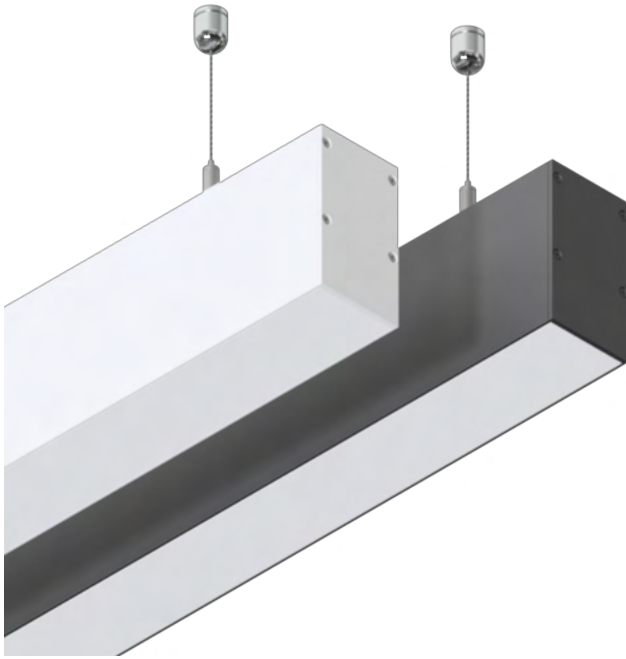

IP20

IK06

L90/B10

72,000 hrs

powered by

**TRIDONIC**

The Dorchester range incorporates a powder-coated aluminium extruded housing and acrylic opal diffuser which produces a homogeneous illumination and can be supplied as direct only version, direct/in-direct version and a recessed version. Available in four lengths as standard, 1130mm, 1410mm, 1690mm and 2250mm. Other lengths are available on request.

Supplied as CRI 80 as standard, with a high colour stability of 3 MacAdam steps, the Dorchester is available in a black or white powder-coated finishes and silver anodised finish and 4000K cool white colour temperature and along with a range of control options. The emergency range of the Dorchester are fitted with the latest lithium iron phosphate LiFePO4 battery technology, which has a 3-year battery warranty.

The Dorchester range seamlessly integrates with SCC's standard options, offering choices such as dimmable functionality and emergency configurations. Additionally, these luminaires can be seamlessly integrated into our intelligent lighting systems through wireless options, ushering in a new era of versatile illumination solutions.

# DORCHESTER DIRECT/IN-DIRECT

powered by  
**TRIDONIC**

Product code	Length mm	Width mm	Height mm	Output lm	Power W	Efficacy lm/W	CCT K
LUXDOR/DI/1130/1700/4K	1130	50	90	1654	13.84	120	4000
LUXDOR/DI/1130/2500/4K	1130	50	90	2490	19.94	125	4000
LUXDOR/DI/1130/3300/4K	1130	50	90	3311	26.52	125	4000
LUXDOR/DI/1410/2100/4K	1410	50	90	2105	16.87	125	4000
LUXDOR/DI/1410/3200/4K	1410	50	90	3169	25.08	126	4000
LUXDOR/DI/1410/4200/4K	1410	50	90	4214	33.43	126	4000
LUXDOR/DI/1690/2600/4K	1690	50	90	2556	20.25	126	4000
LUXDOR/DI/1690/3800/4K	1690	50	90	3848	30.22	127	4000
LUXDOR/DI/1690/5100/4K	1690	50	90	5117	40.34	127	4000
LUXDOR/DI/2250/3500/4K	2250	50	90	3458	26.02	133	4000
LUXDOR/DI/2250/5200/4K	2250	50	90	5206	40.48	129	4000
LUXDOR/DI/2250/6900/4K	2250	50	90	6923	54.17	128	4000