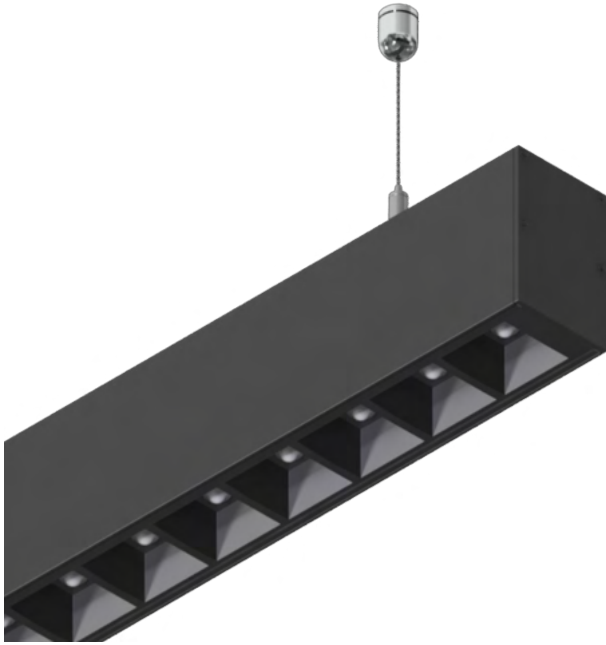

DORCHESTER DIRECT/IN-DIRECT LOW GLARE

powered by
TRIDONIC

Product code	Length mm	Width mm	Height mm	Output lm	Power W	Efficacy lm/W	CCT K
LUXDOR/DI/LG/1130/1200/4K	1130	50	75	1717	13	130	4000
LUXDOR/DI/LG/1130/1800/4K	1130	50	75	2585	19	136	4000
LUXDOR/DI/LG/1130/2400/4K	1130	50	75	3438	25	135	4000
LUXDOR/DI/LG/1410/1500/4K	1410	50	75	2184	17	132	4000
LUXDOR/DI/LG/1410/2200/4K	1410	50	75	3288	24	135	4000
LUXDOR/DI/LG/1410/3000/4K	1410	50	75	4372	33	134	4000
LUXDOR/DI/LG/1690/1800/4K	1690	50	75	2651	20	133	4000
LUXDOR/DI/LG/1690/2700/4K	1690	50	75	3991	29	138	4000
LUXDOR/DI/LG/1690/3600/4K	1690	50	75	5307	39	136	4000
LUXDOR/DI/LG/2250/2400/4K	2250	50	75	3585	27	134	4000
LUXDOR/DI/LG/2250/3600/4K	2250	50	75	5397	38	141	4000
LUXDOR/DI/LG/2250/4800/4K	2250	50	75	7176	52	139	4000

DD = DALI Dimmable
E = Emergency
BL = Black finish

SD = SwitchDim
ST = Self Test Emergency
WH = White finish

MD = Mymesh Dim
ME = Mymesh Emergency
SL = Silver finish

CD = Casambi Dim
SL** = Slave