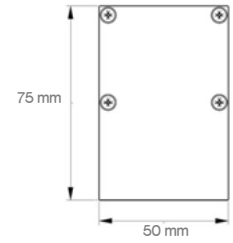

DORCHESTER DIRECT LOW GLARE

powered by
TRIDONIC