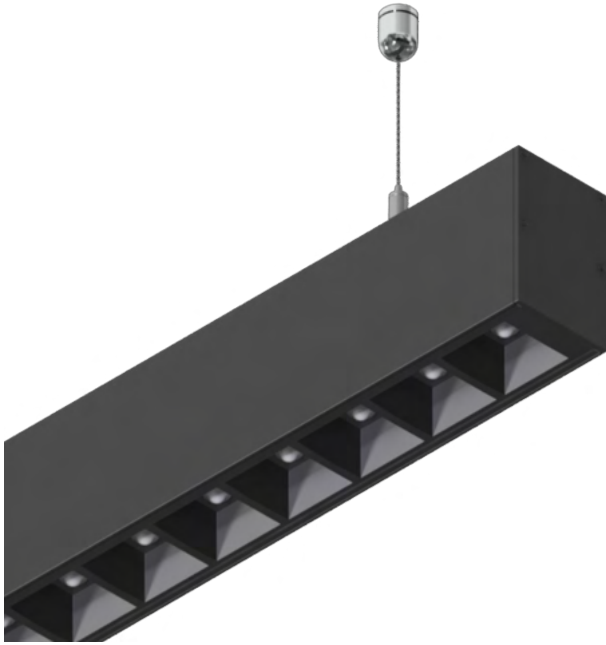

DORCHESTER DIRECT LOW GLARE

powered by
TRIDONIC

Product code	Length mm	Width mm	Height mm	Output lm	Power W	Efficacy lm/W	CCT K
LUXDOR/D/LG/1130/1200/4K	1130	50	75	1266	10	130	4000
LUXDOR/D/LG/1130/1800/4K	1130	50	75	1906	14	136	4000
LUXDOR/D/LG/1130/2400/4K	1130	50	75	2535	19	135	4000
LUXDOR/D/LG/1410/1500/4K	1410	50	75	1583	12	132	4000
LUXDOR/D/LG/1410/2200/4K	1410	50	75	2383	18	135	4000
LUXDOR/D/LG/1410/3000/4K	1410	50	75	3168	24	134	4000
LUXDOR/D/LG/1690/1800/4K	1690	50	75	1899	14	133	4000
LUXDOR/D/LG/1690/2700/4K	1690	50	75	2859	21	138	4000
LUXDOR/D/LG/1690/3600/4K	1690	50	75	3802	28	136	4000
LUXDOR/D/LG/2250/2400/4K	2250	50	75	2533	19	134	4000
LUXDOR/D/LG/2250/3600/4K	2250	50	75	3813	27	141	4000
LUXDOR/D/LG/2250/4800/4K	2250	50	75	5069	36	139	4000

DD = DALI Dimmable
E = Emergency
BL = Black finish

SD = SwitchDim
ST = Self Test Emergency
WH = White finish

MD = Mymesh Dim
ME = Mymesh Emergency
SL = Silver finish

CD = Casambi Dim
SL** = Slave