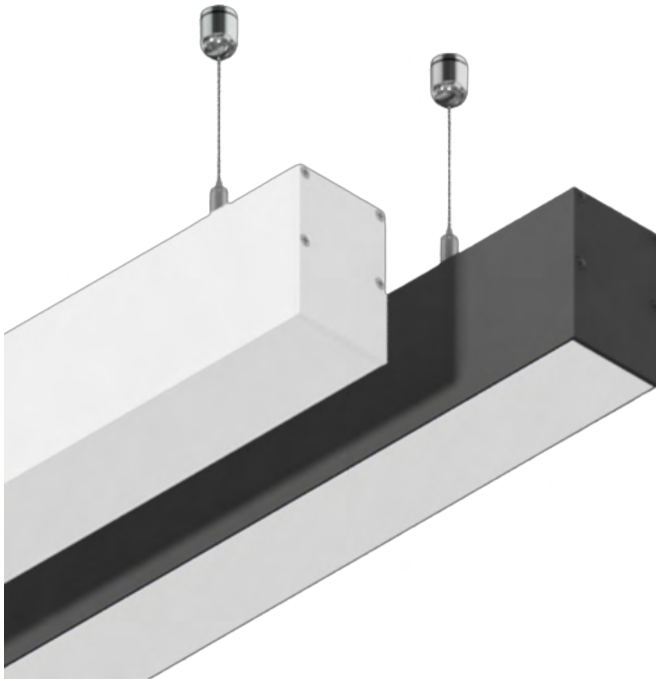

IP20

IK06

L90/B10

72,000 hrs

powered by

TRIDONIC

The Dorchester range incorporates a powder-coated aluminium extruded housing and acrylic opal diffuser which produces a homogeneous illumination and can be supplied as direct only version, direct/in-direct version and a recessed version. Available in four lengths as standard, 1130mm, 1410mm, 1690mm and 2250mm. Other lengths are available on request.

Supplied as CRI 80 as standard, with a high colour stability of 3 MacAdam steps, the Dorchester is available in a black or white powder-coated finishes and silver anodised finish and 4000K cool white colour temperature and along with a range of control options. The emergency range of the Dorchester are fitted with the latest lithium iron phosphate LiFePO4 battery technology, which has a 3-year battery warranty.

The Dorchester range seamlessly integrates with SCC's standard options, offering choices such as dimmable functionality and emergency configurations. Additionally, these luminaires can be seamlessly integrated into our intelligent lighting systems through wireless options, ushering in a new era of versatile illumination solutions.