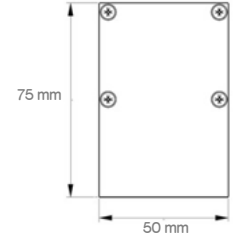

powered by
TRIDONIC