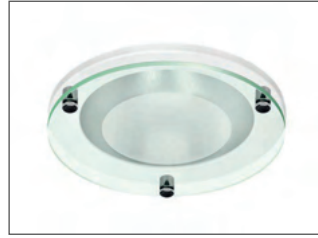

# AMBLESIDE RANGE

Clear drop glass /DG1

Frosted outer drop glass /DG2

Frosted centre drop glass /DG3

Frost drop glass /DG4

Clear halo drop glass /DG5

Frost halo drop glass /DG6

Frost drop ring /DG7

Blue drop ring /DG8

Black drop ring /DG9

Mesh trim fitted /MT

# AMBLESIDE RANGE

IP54 clear glass /SG1

IP54 centre frost glass /SG2

IP54 frost glass /SG3

IP54 clear polycarbonate /SG4

IP54 opal polycarbonate /SG5

IP44 prismatic lens /SG6

Universal bezel -  
for use with IP65 glasses /UB