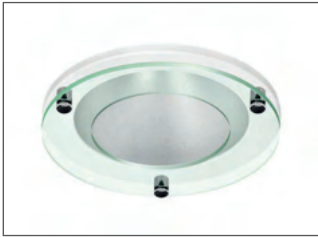

# AMBLESIDE RANGE

Clear drop glass /DG1

Frosted outer drop glass /DG2

Frosted centre drop glass /DG3

Frost drop glass /DG4

Clear halo drop glass /DG5

Frost halo drop glass /DG6

Frost drop ring /DG7

Blue drop ring /DG8

Black drop ring /DG9

Mesh trim fitted /MT

# AMBLESIDE RANGE

IP54 clear glass /SG1

IP54 centre frost glass /SG2

IP54 frost glass /SG3

IP54 clear polycarbonate /SG4

IP54 opal polycarbonate /SG5

IP44 prismatic lens /SG6

Universal bezel -  
for use with IP65 glasses /UB