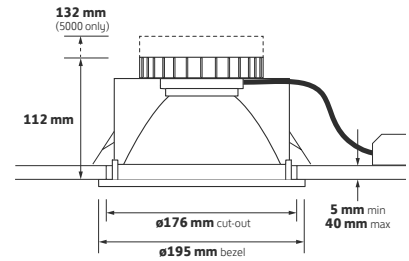

AMBLESIDE RANGE

powered by
TRIDONIC