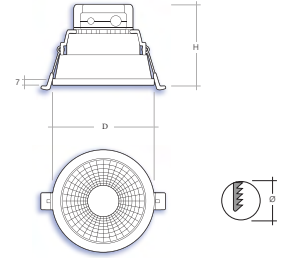

ALDERLY RANGE

powered by
TRIDONIC